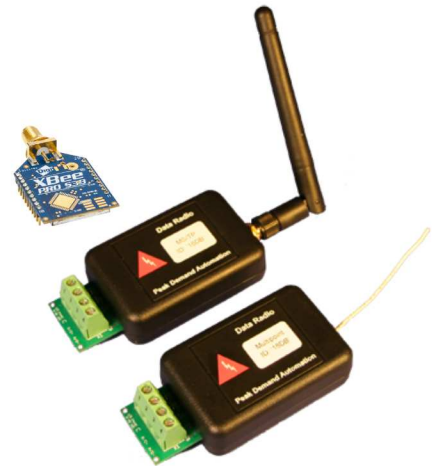

## Data Translator/ Protocol Converter

### Turn any serial device into wireless Modbus

Simple and easy to use, no mesh configuration

Four times the coverage of Zigbee® without Wi-Fi interference!

External and internal models available

*HVAC compatible:  
24VAC or DC powered*

- 900 MHz band for best range 1000 ft indoors
- 4 times the distance (16 times the area) of Zigbee® radios!
- Spread spectrum security and reliability
- 16 non-overlapping channels
- Built in wire antenna
- Baud rates from 1200 to 115.2 kbaud
- Low power consumption