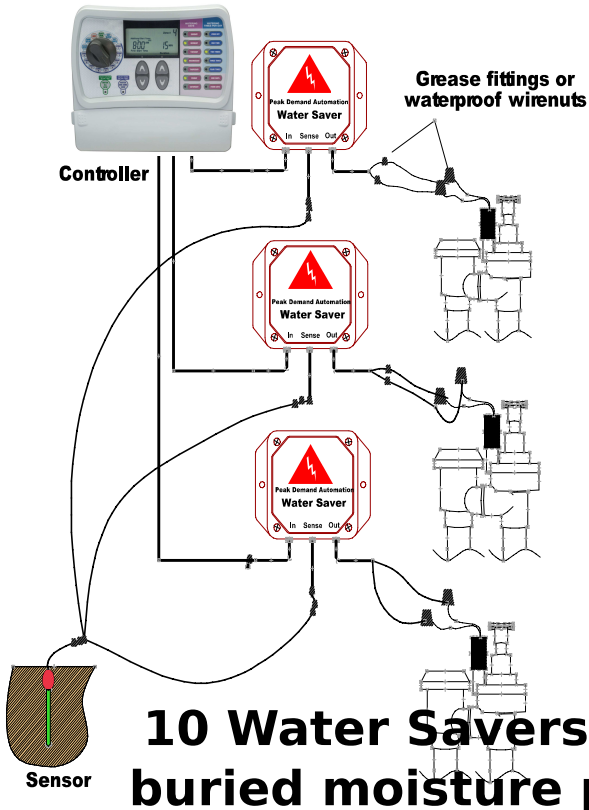

# Peak Demand Automation

Water Saver: Only water when needed

## - Uses:

- Homes
- Businesses
- Public lands
- Golf courses

**\$34.95**

Attaches directly to valves

- If dry, normal operation
- If moist, stops watering

**10 Water Saver, one buried moisture probe**

Capacitive moisture probe lasts ten years and can be buried up to 200 feet away